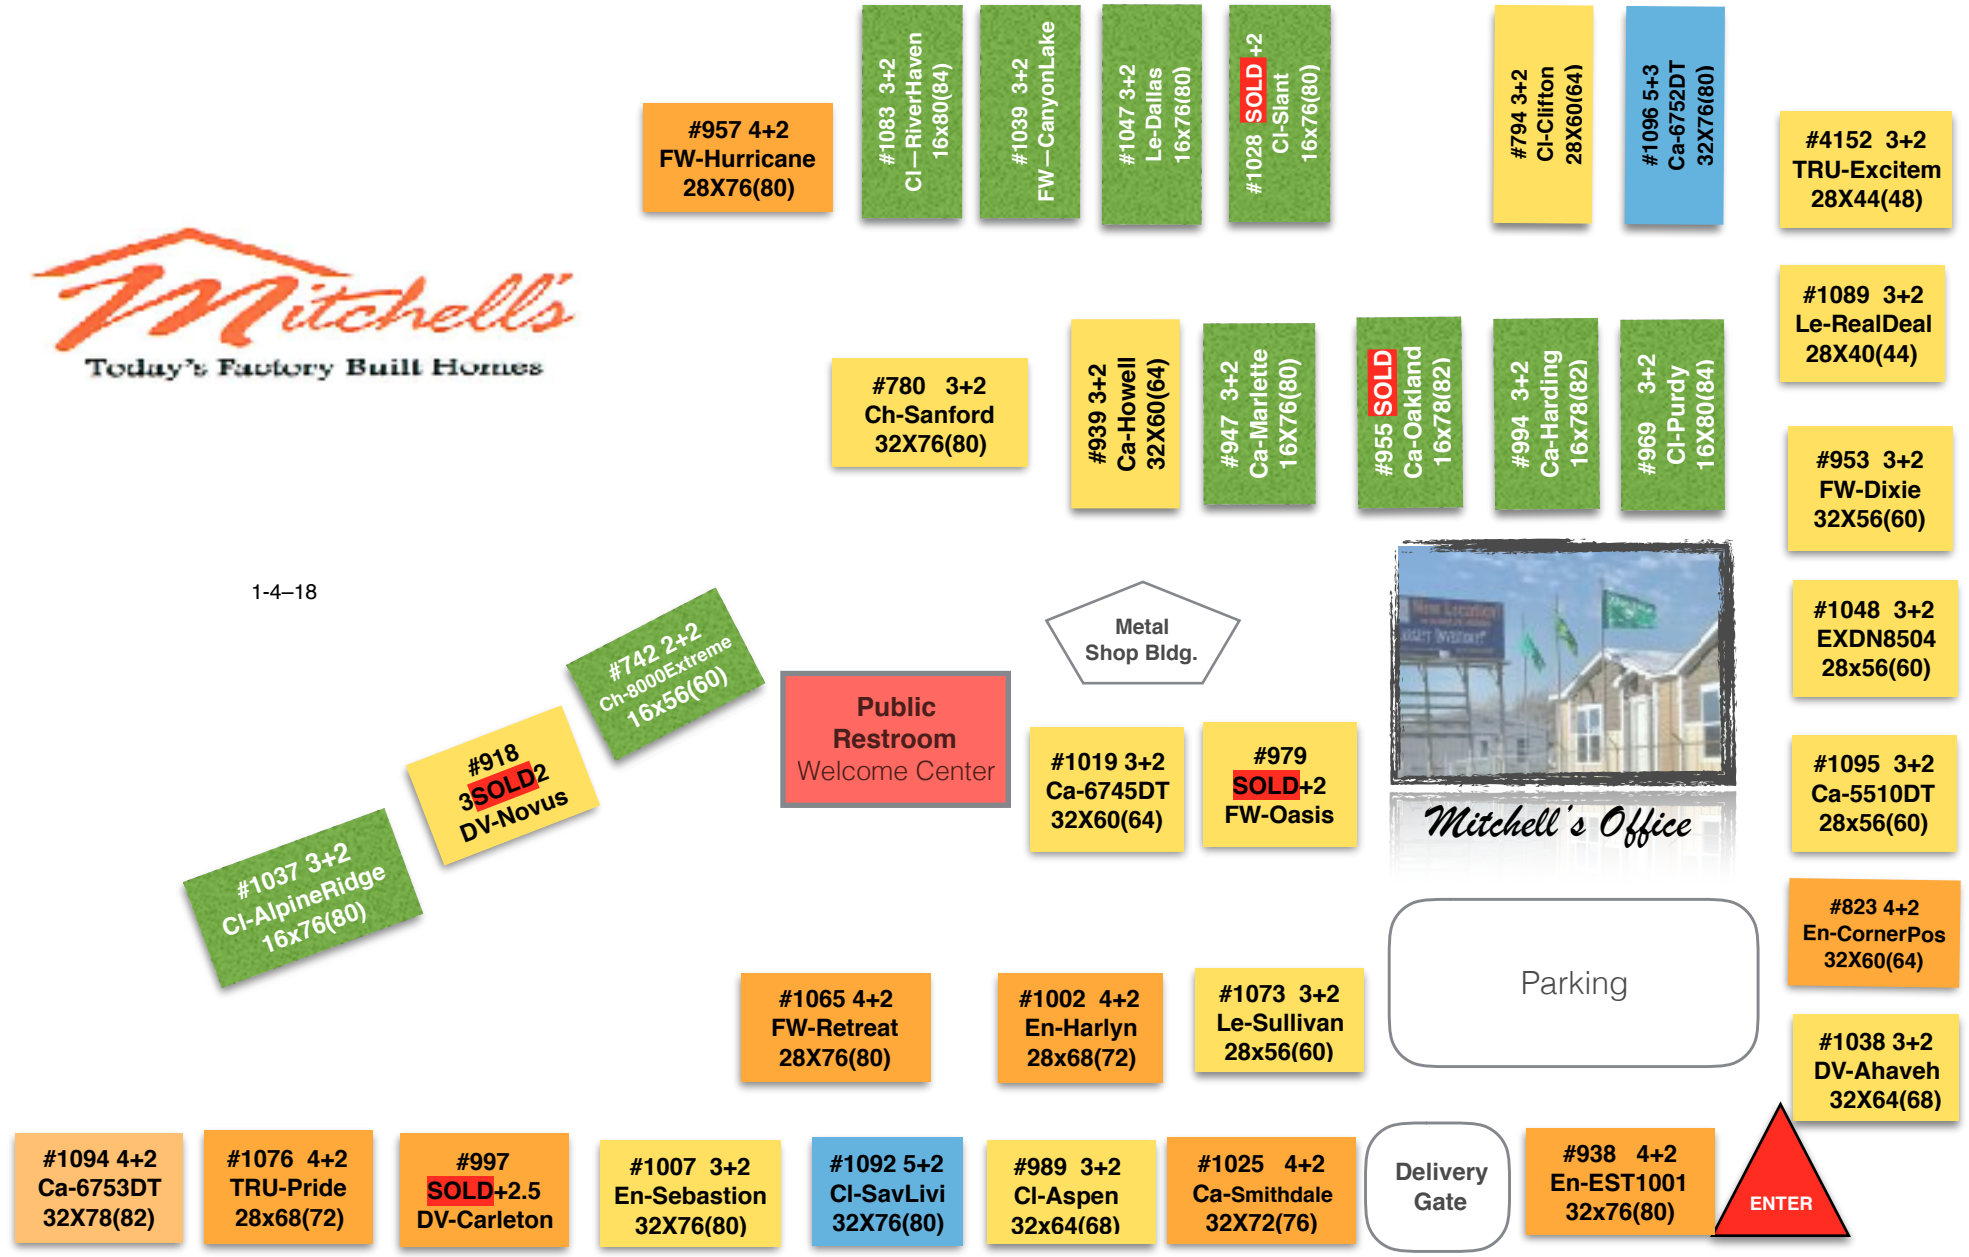

1-4-18

MitchellsHomes.com 2500 Quality Drive, Searcy 501-305-2360

-----Highway 67/167-----

3 bedrooms

4 bedrooms

singlewide

5 bedrooms