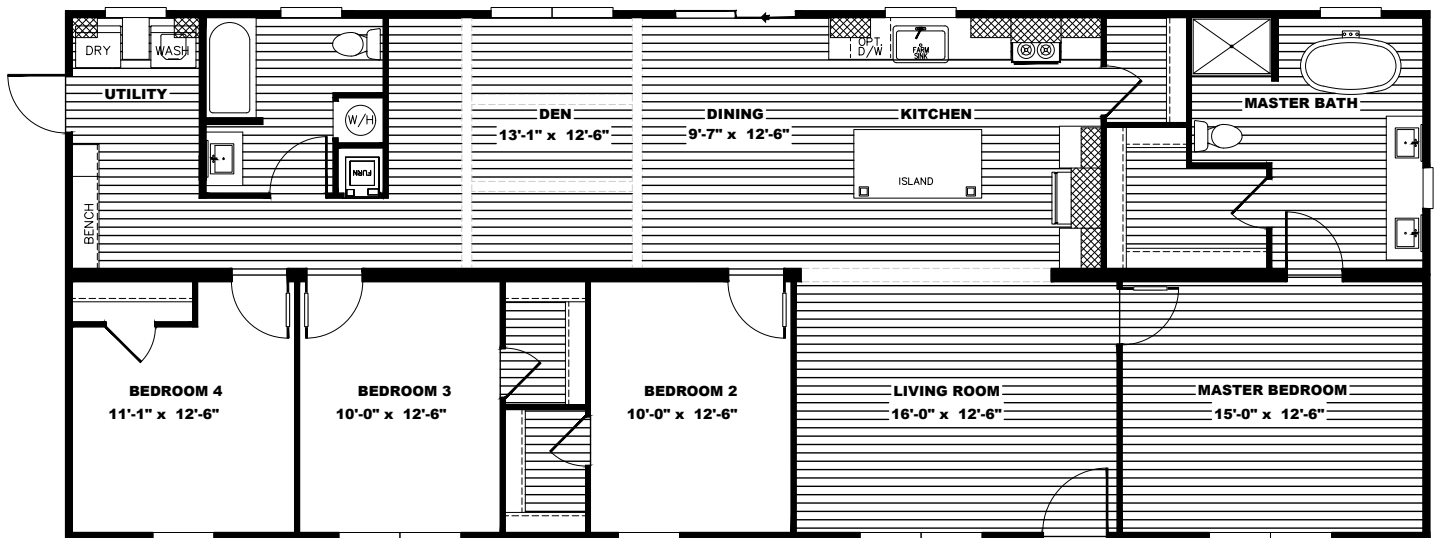

1790 sq ft >> 4 beds >> 2 baths

Standard Features

- > Ecobee Thermostat
- > Video Doorbell
- > DuraCraft Cabinets
- > Finished Drywall in Living Areas
(wallboard in closets, pantry, & utility)
- > Black Stainless Appliances
- > Craftsman Front Door with Shelf
(available in white or blue)
- > USB outlets
- > Can lighting throughout
- > Screen Pantry Door
- > Exterior Trim Package