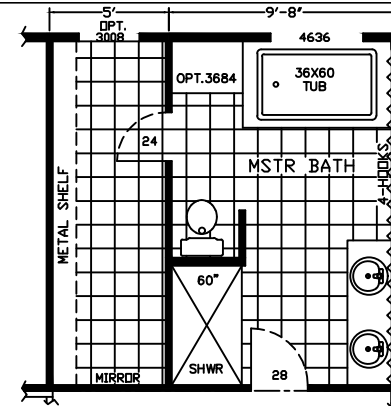

OPT. 5 BR/ 3BA

FEATURE WALLS

OPT. GLAMOUR BATH

SALES PRINT
3268 4E VALU ELITE
32x68
APPROX. 2040 SF

DPT DORMERS

REAR

FRONT

<ul style="list-style-type: none"> △ △ △ △ 	REVISION	BY:	DATE:	Drawn By: JL	For: LEXINGTON HOMES, INC.	Desc: SALES
				Scale: None	100 Lexington Circle Lexington, MS 39095	
				Approved By: SS	By: J. LUDLOW	Model #: 3268 4E V.V.
				Date: 2-4-19	Lexington Homes, Inc.	