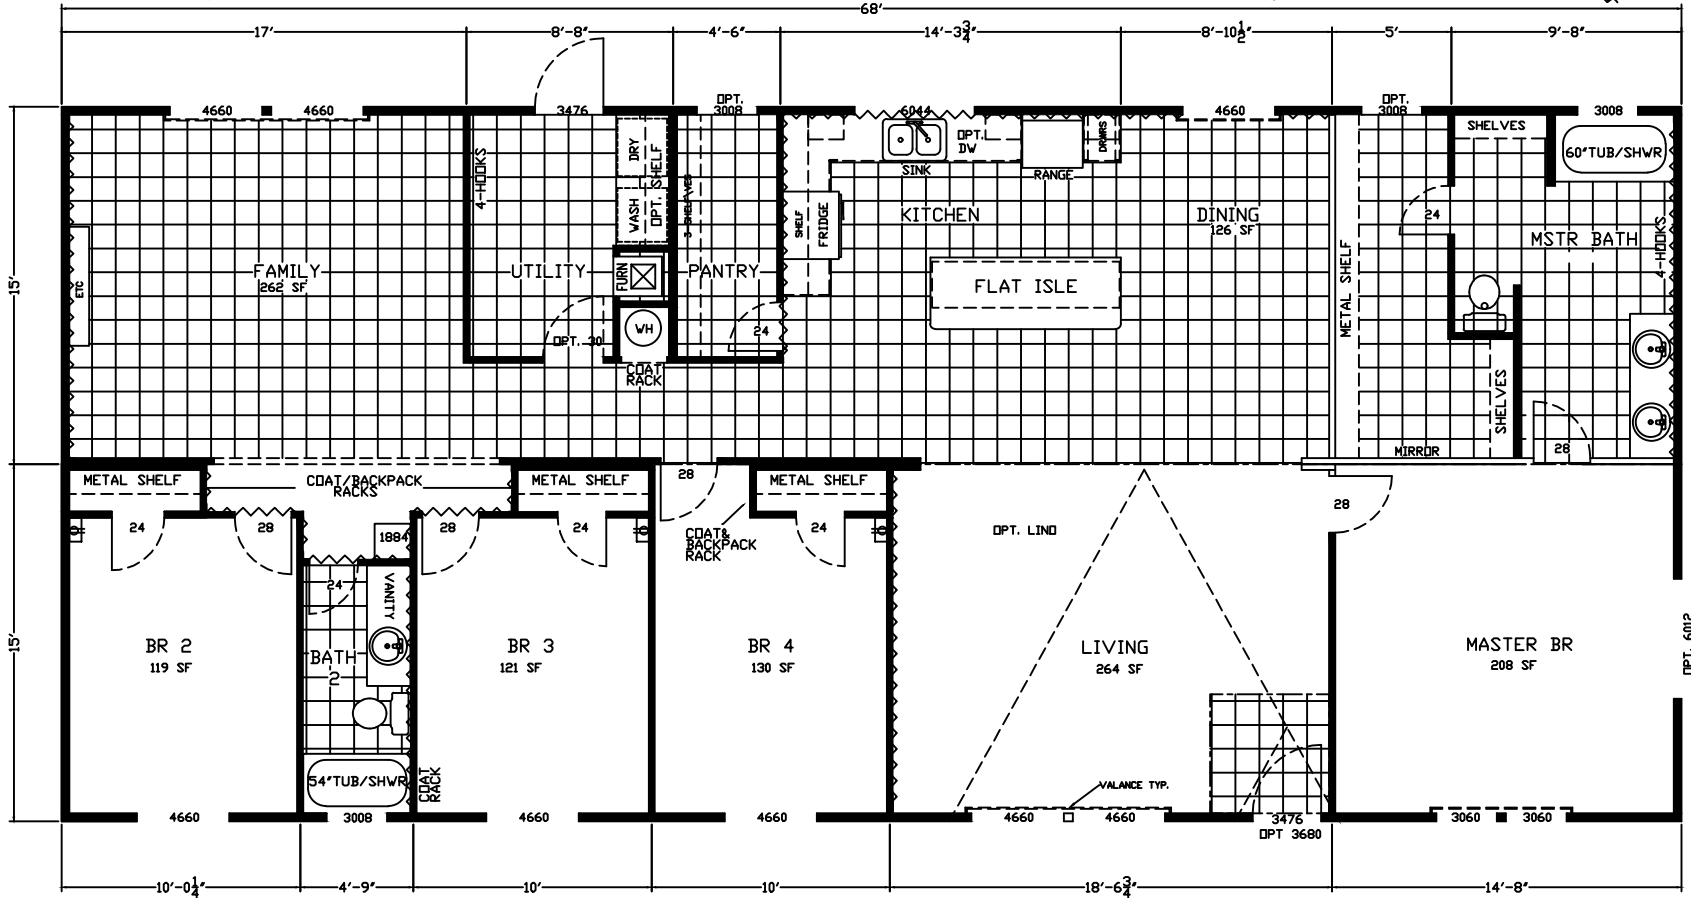

OPT. 5 BR/ 3BA

FEATURE WALLS

OPT. GLAMOUR BATH

SALES PRINT
3268 4E VALU ELITE
32x68
APPROX. 2040 SF

DPT DORMERS

REAR

FRONT

<ul style="list-style-type: none"> △ △ △ △ 	REVISION	BY:	DATE:	Drawn By: JL	For: LEXINGTON HOMES, INC.	Desc: SALES
				Scale: None	100 Lexington Circle Lexington, MS 39095	
				Approved By: SS	By: J. LUDLOW	Model #: 3268 4E V.V.
				Date: 2-4-19	Lexington Homes, Inc.	