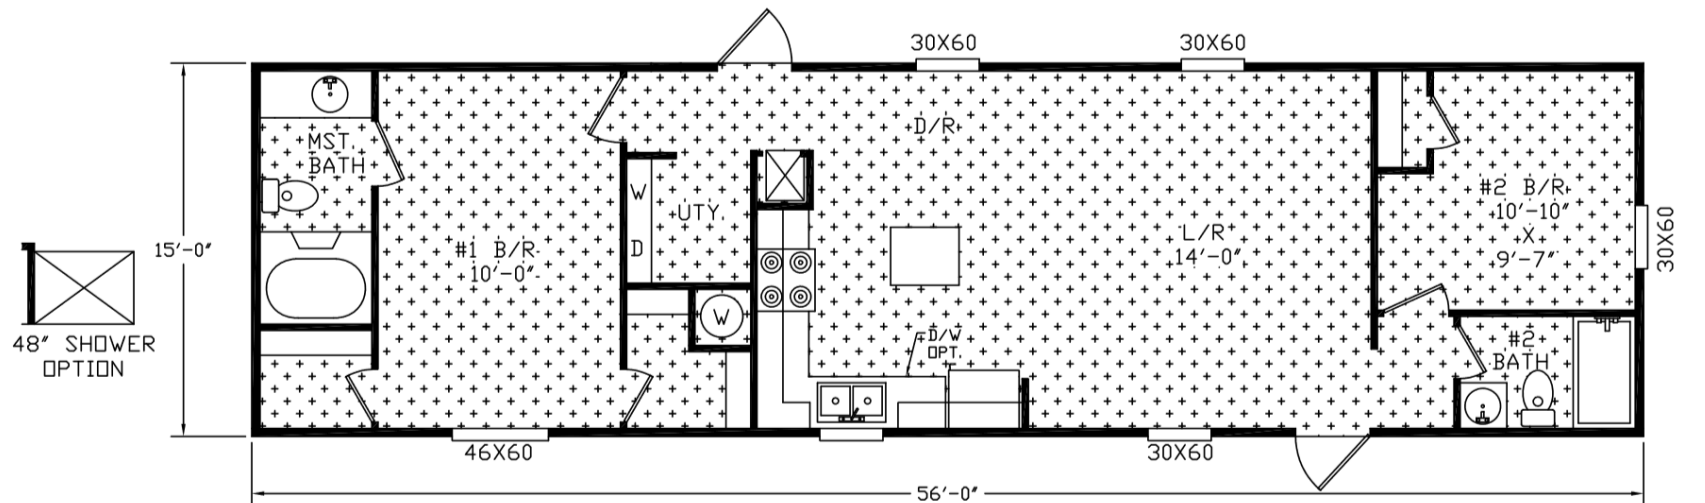

the **Capital** SERIES

Topeka

MODEL165622A

2 BEDROOMS | 2 BATHROOMS | 840 SQUARE FEET

For detailed information about this model or any other model, please visit us at www.HamiltonHB.com/OurHomes

DISCLAIMER: Because we are continually updating our products and process, the plans, dimensions, materials, features and other specifications shown here are subject to change without notice or obligation. Please refer to working drawings for actual dimensions. Renderings and floor plans are artist's depictions only and may vary from the completed home. Room dimensions and square footage calculations are approximate subject to industry standards. Some features shown are optional.