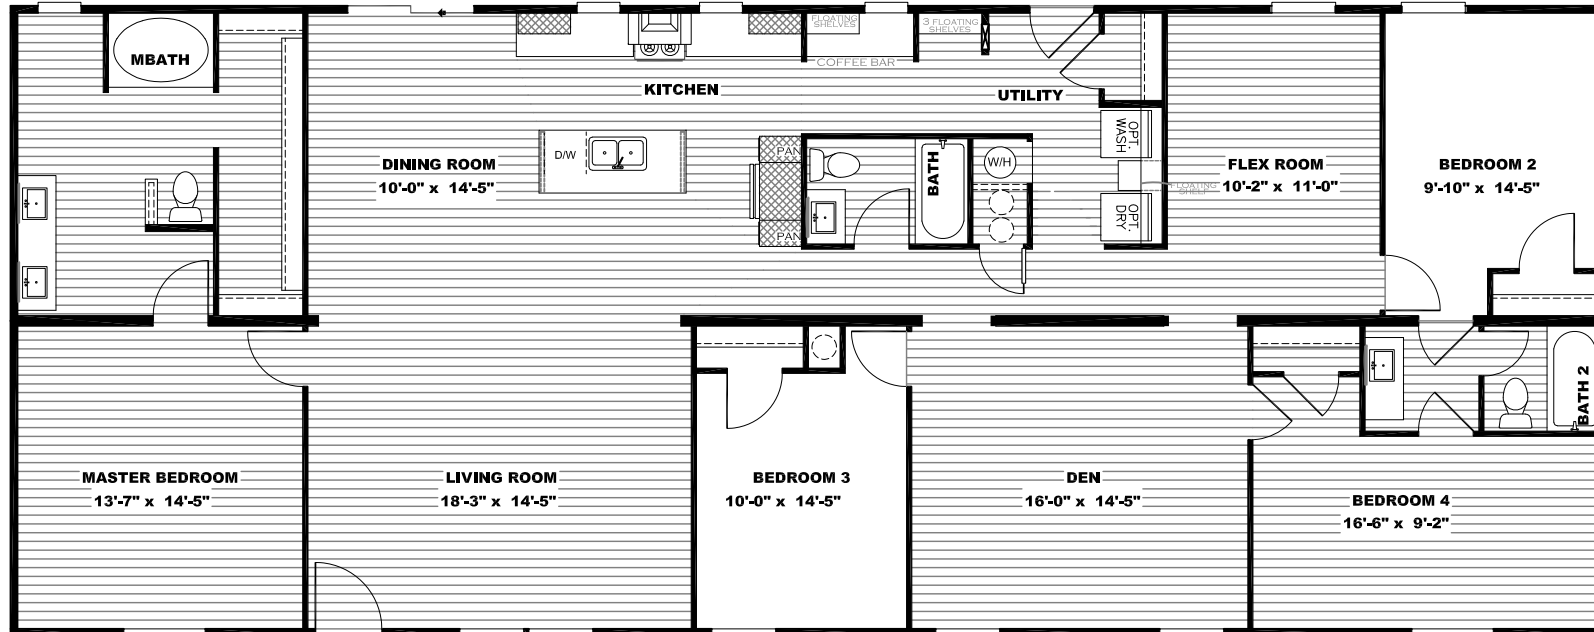

OPT FURNACE

MODEL #CEE32764AH
DRAWING # CE-M030-76-4
32'x76' SUMMIT