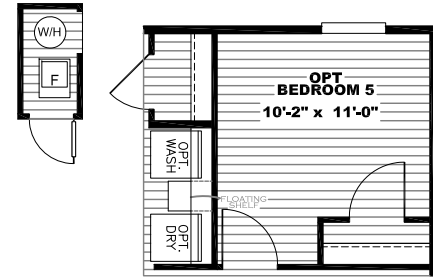

OPT FURNACE

MODEL #CEE32764AH
DRAWING # CE-M030-76-4
32'x76' SUMMIT