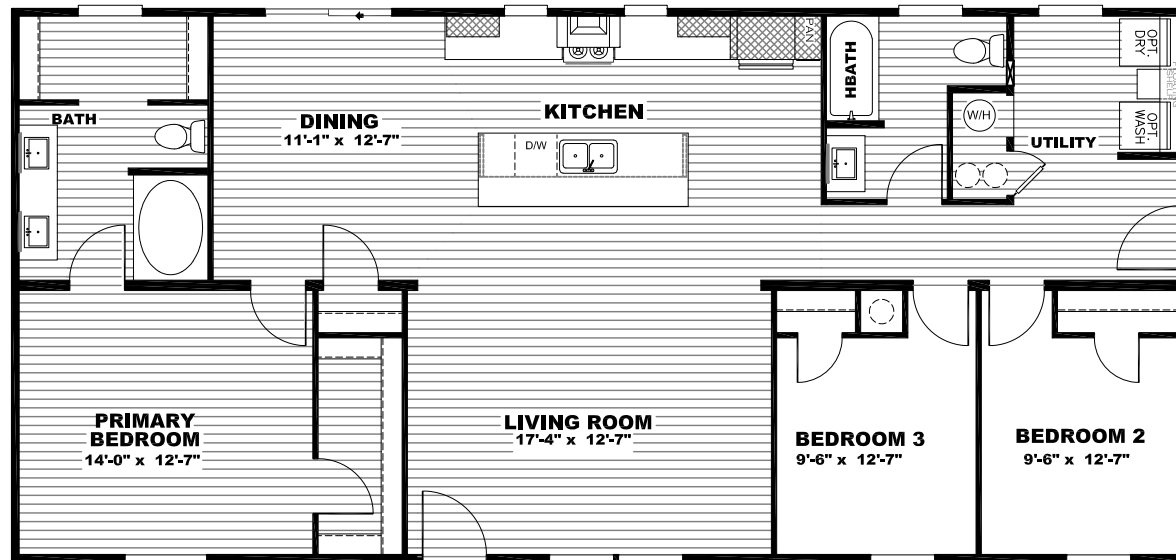

OPT FURNACE

MODEL #CEE28563BH  
DRAWING # CE-M025-56-3  
**28'x56' EXPLORER**