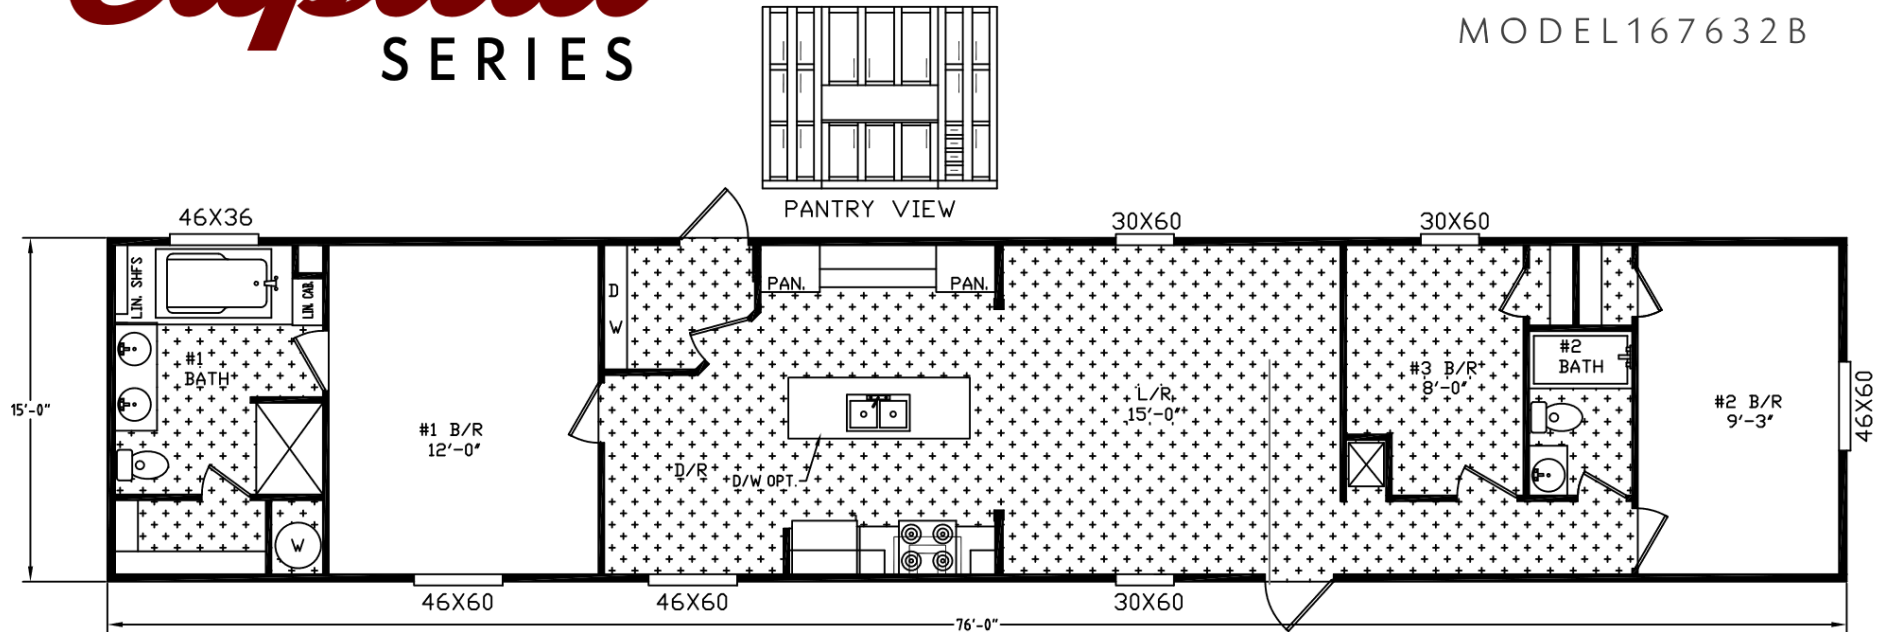

the **Capital** SERIES

Richmond

MODEL 167632B

3 BEDROOMS | 2 BATHROOMS | 1,140 SQUARE FEET

For detailed information about this model or any other model, please visit us at www.HamiltonHB.com/OurHomes

DISCLAIMER: Because we are continually updating our products and process, the plans, dimensions, materials, features and other specifications shown here are subject to change without notice or obligation. Please refer to working drawings for actual dimensions. Renderings and floor plans are artist's depictions only and may vary from the completed home. Room dimensions and square footage calculations are approximate subject to industry standards. Some features shown are optional.